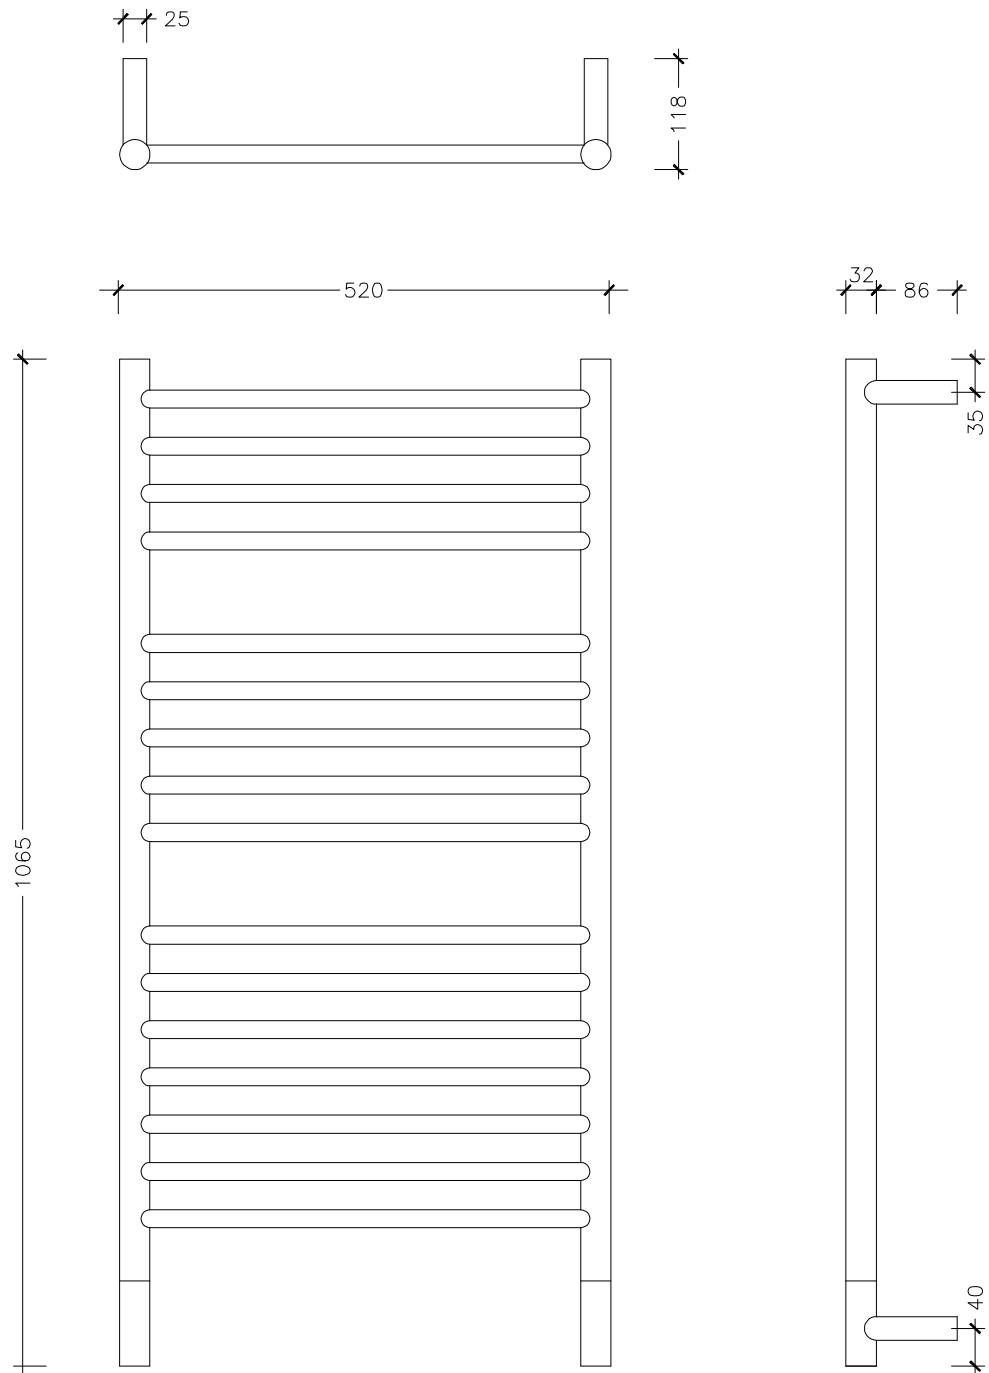

Electric

Easy to Install

Zone 1 Safe

Fluid Filled

Energy Efficient

100% Stainless Steel

International Quality

The Electrical Outlet (EO) is through either the bottom left or right hand bracket, 40mm up from the bottom of the rail. The EO is to be specified at time of confirming the order.

SIZE OPTIONS
HEIGHT x WIDTH

1065 x 520mm

ELECTRIC
POLISHED

175 watts

ELECTRIC
COATED

200 watts