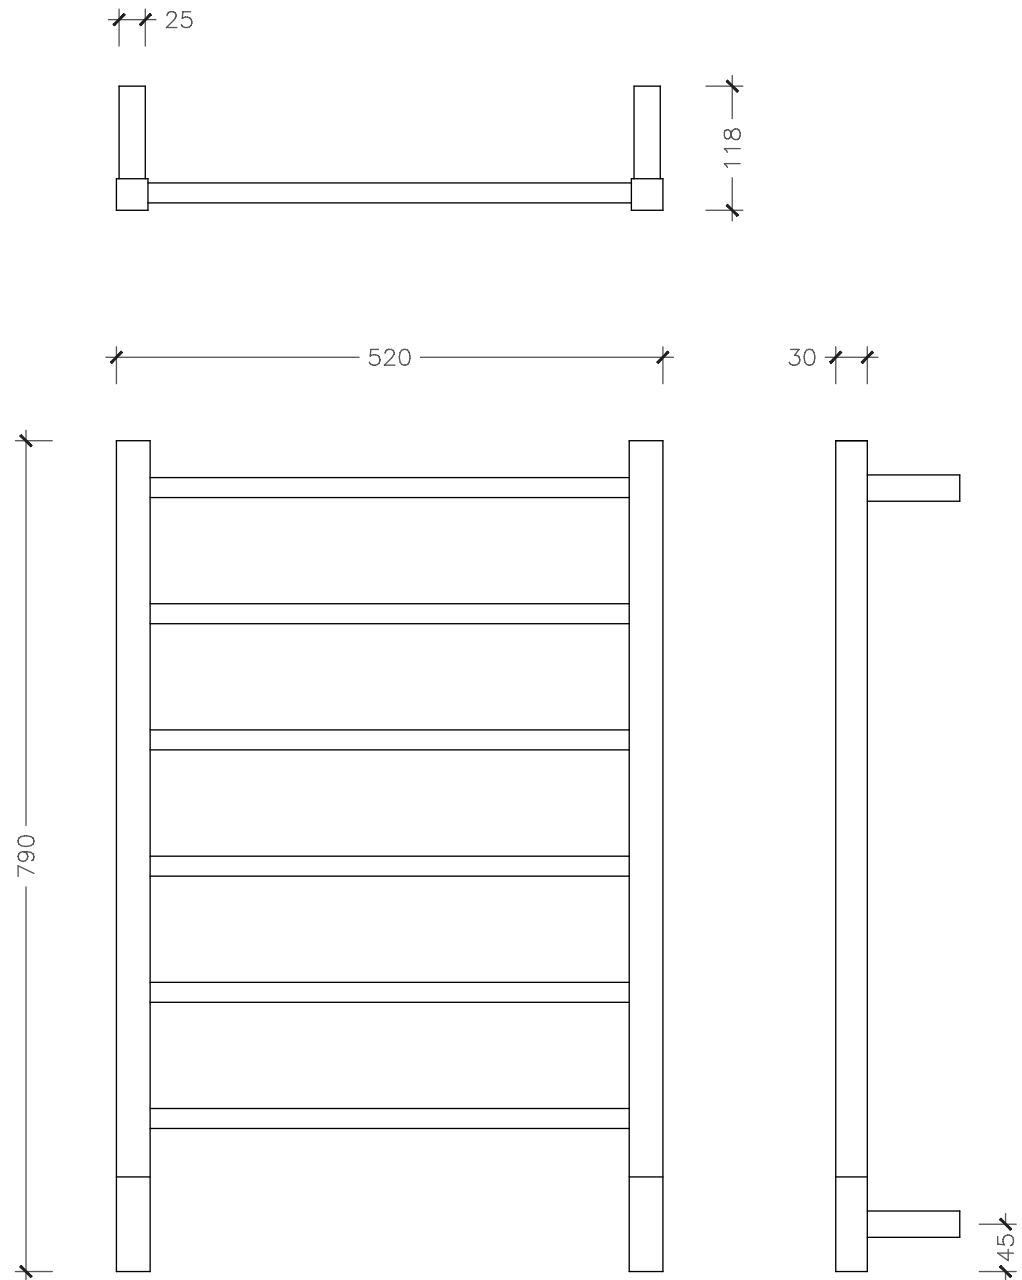

Electric

Easy to Install

Zone 1 Safe

Fluid Filled

Energy Efficient

100% Stainless Steel

International Quality

*The Electrical Outlet (EO) is through either the bottom left or right hand bracket, 45mm up from the bottom of the rail. The EO is to be specified at time of confirming the order.*

**SIZE OPTIONS**  
**HEIGHT x WIDTH**

790x 520mm

**ELECTRIC**  
**POLISHED**

80 watts

**ELECTRIC**  
**COATED**

100 watts