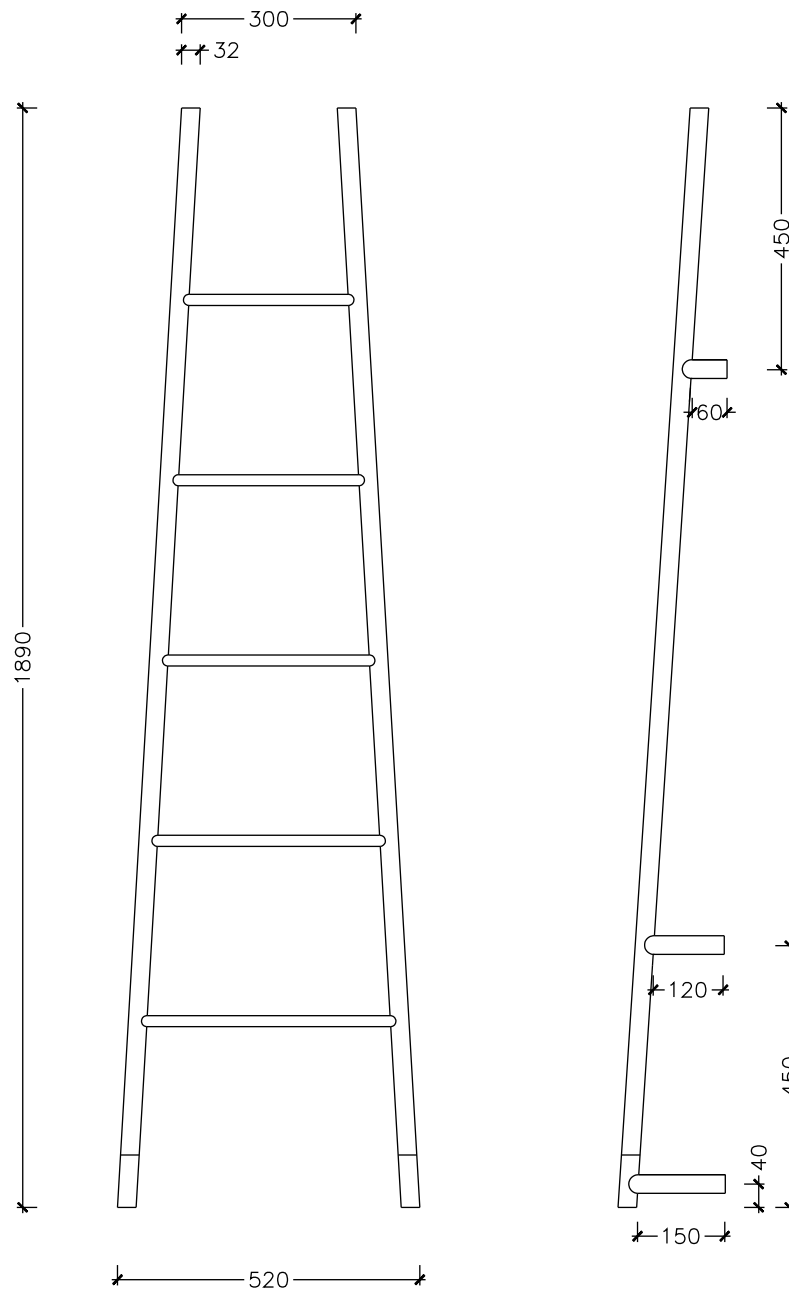

Electric

Easy to Install

All Zone Safe

Fluid Filled

Energy Efficient

100% Stainless Steel

International Quality

The Electrical Outlet (EO) is through either the bottom left or right hand bracket, 40mm up from the bottom of the rail. The EO is to be specified at time of confirming the order.

SIZE OPTIONS
HEIGHT x WIDTH

1890 x 520mm

ELECTRIC
POLISHED

120 watts

ELECTRIC
COATED

150 watts