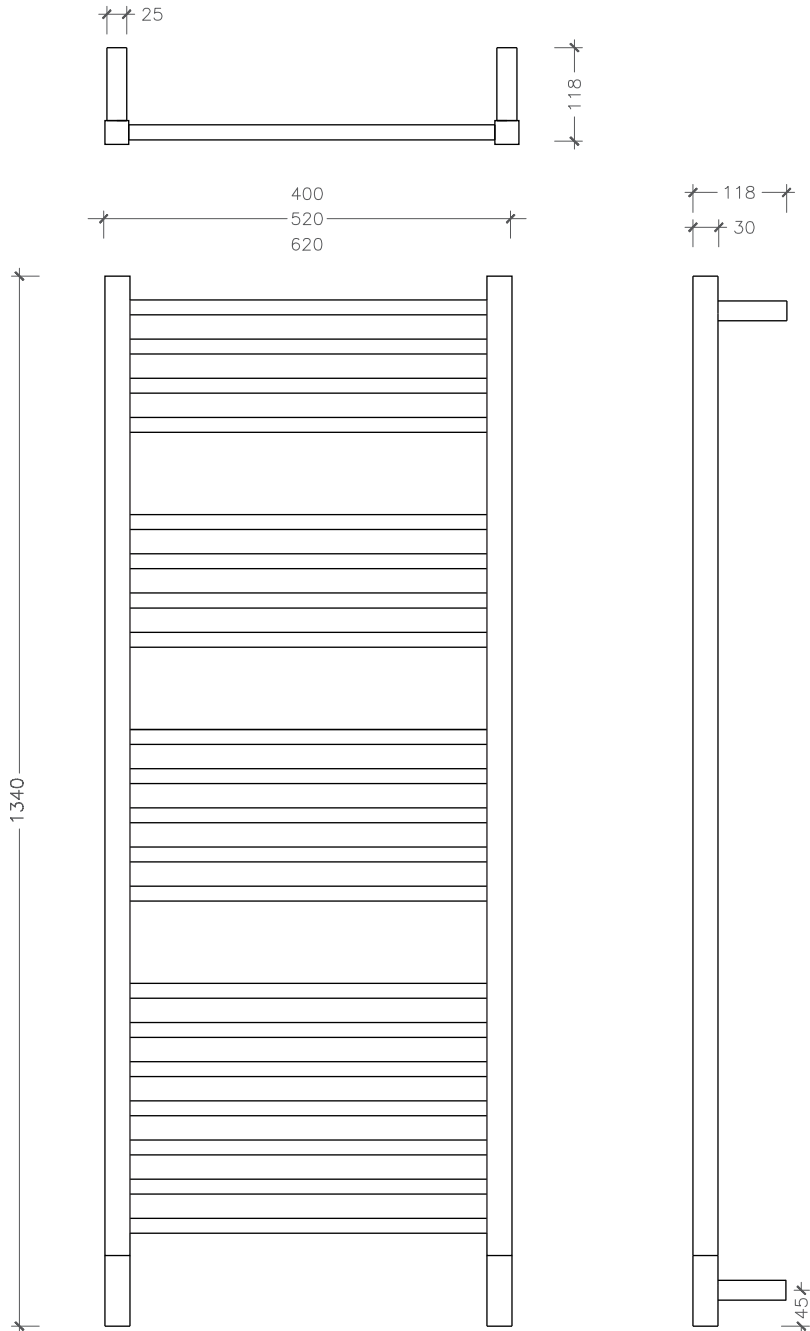

Electric

Easy to Install

Zone 1 Safe

Fluid Filled

Energy Efficient

100% Stainless Steel

International Quality

The Electrical Outlet (EO) is through either the bottom left or right hand bracket, 40mm up from the bottom of the rail. The EO is to be specified at time of confirming the order.

**SIZE OPTIONS
HEIGHT x WIDTH**

1340 x 400mm

1340 x 520mm

1340 x 620mm

**ELECTRIC
POLISHED**

200 watts

220 watts

250 watts

**ELECTRIC
COATED**

220 watts

250 watts

250 watts