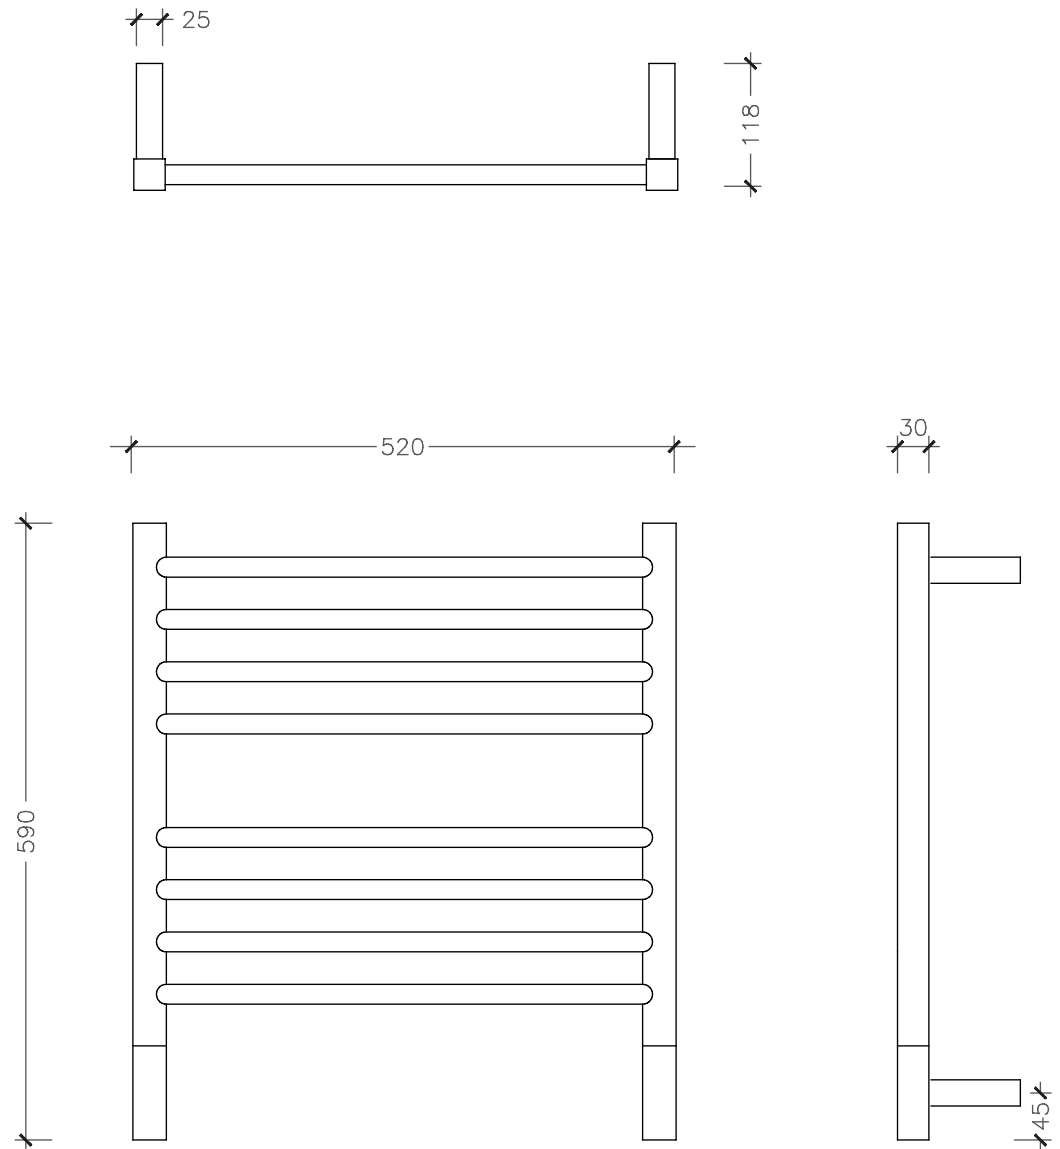

Electric

Easy to Install

Zone 1 Safe

Fluid Filled

Energy Efficient

100% Stainless Steel

International Quality

The Electrical Outlet (EO) is through either the bottom left or right hand bracket, 40mm up from the bottom of the rail. The EO is to be specified at time of confirming the order.

SIZE OPTIONS
HEIGHT x WIDTH

590 x 520mm

ELECTRIC
POLISHED

90 watts

ELECTRIC
COATED

100 watts