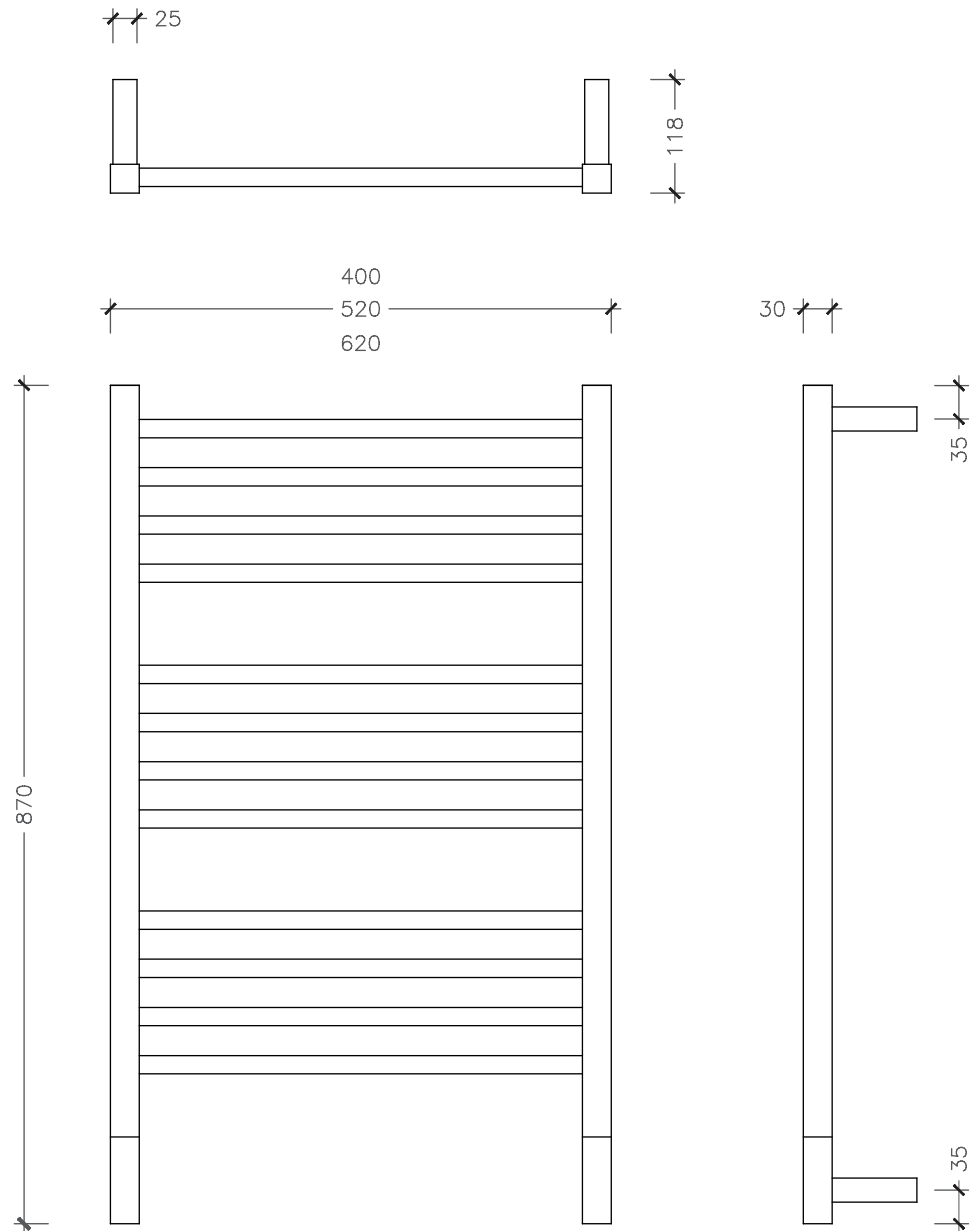

Electric

Easy to Install

Zone 1 Safe

Fluid Filled

Energy Efficient

100% Stainless Steel

International Quality

*The Electrical Outlet (EO) is through either the bottom left or right hand bracket, 35mm up from the bottom of the rail. The EO is to be specified at time of confirming the order.*

**SIZE OPTIONS  
HEIGHT x WIDTH**

870 x 400mm

870 x 520mm

870 x 620mm

**ELECTRIC  
POLISHED**

100 watts

150 watts

150 watts

**ELECTRIC  
COATED**

135 watts

150 watts

175 watts