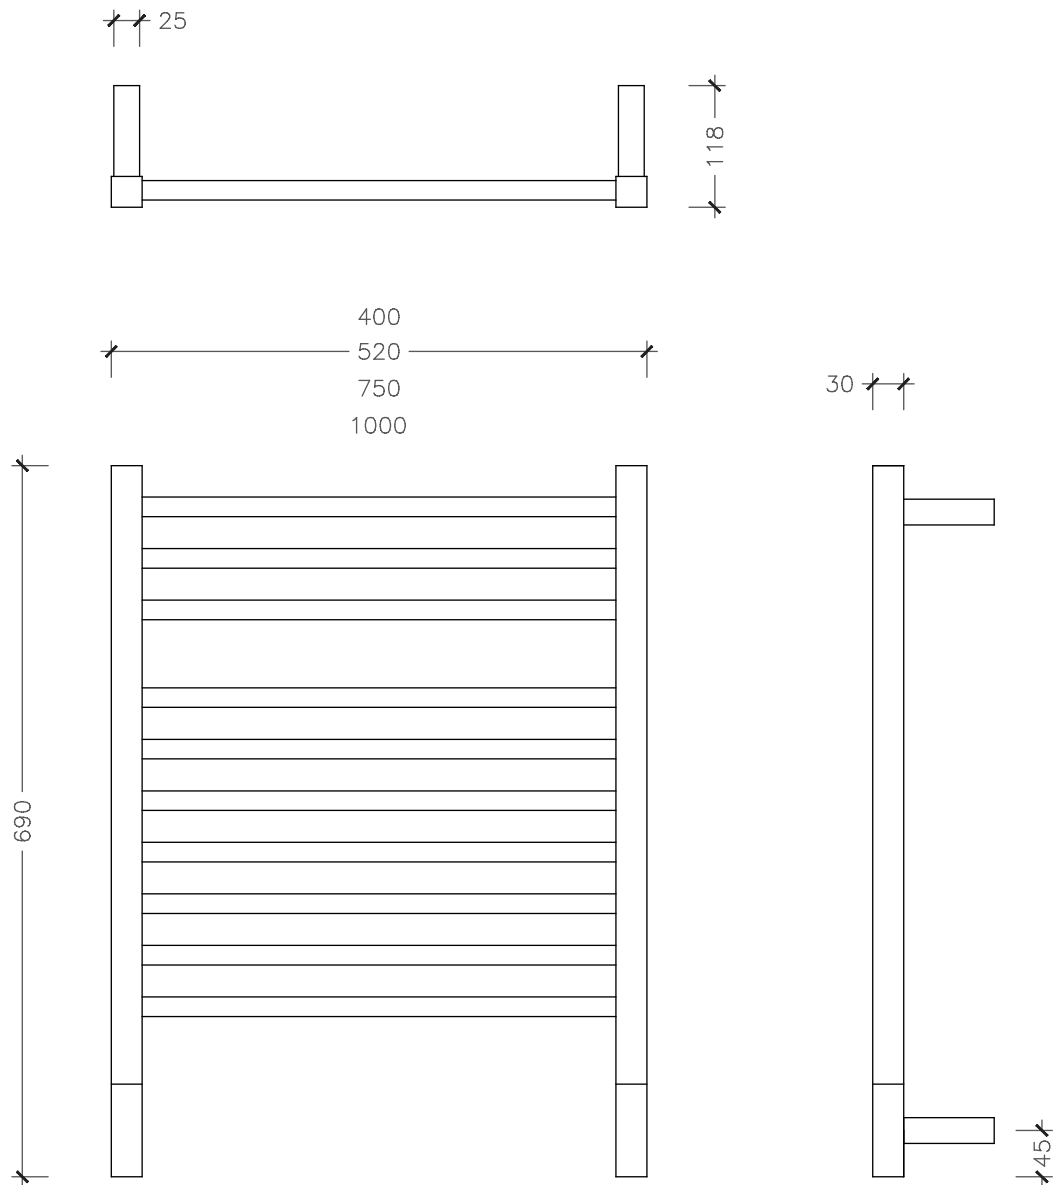

Electric

Easy to Install

Zone 1 Safe

Fluid Filled

Energy Efficient

100% Stainless Steel

International Quality

The Electrical Outlet (EO) is through either the bottom left or right hand bracket, 45mm up from the bottom of the rail. The EO is to be specified at time of confirming the order.

**SIZE OPTIONS  
HEIGHT x WIDTH**

690 x 400mm  
690 x 520mm  
690 x 750mm  
690 x 1000mm

**ELECTRIC  
POLISHED**

100 watts  
120 watts  
150 watts  
200 watts

**ELECTRIC  
COATED**

120 watts  
135 watts  
200 watts  
200 watts