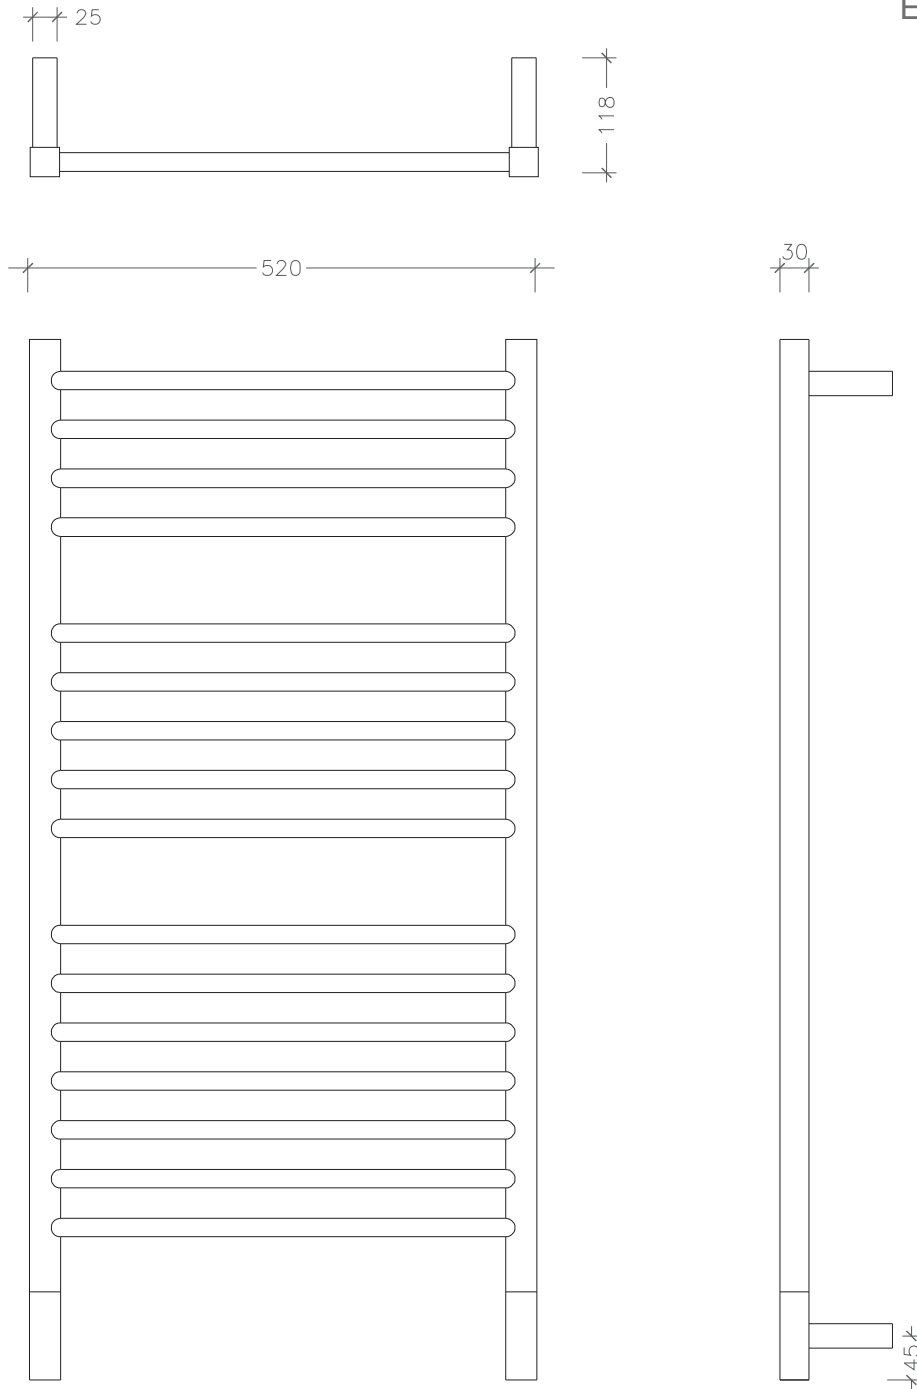

Electric

Easy to Install

Zone 1 Safe

Fluid Filled

Energy Efficient

100% Stainless Steel

International Quality

The Electrical Outlet (EO) is through either the bottom left or right hand bracket, 40mm up from the bottom of the rail. The EO is to be specified at time of confirming the order.

SIZE OPTIONS
HEIGHT x WIDTH

1065 x 520mm

ELECTRIC
POLISHED

175 watts

ELECTRIC
COATED

200 watts