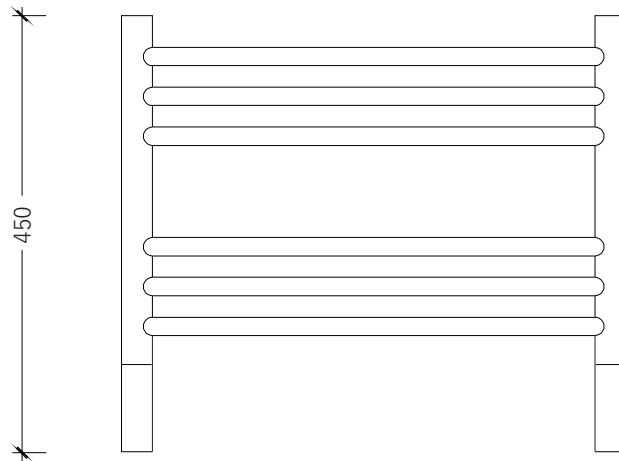

Electric

Easy to Install

Zone 1 Safe

Fluid Filled

Energy Efficient

100% Stainless Steel

International Quality

*The Electrical Outlet (EO) is through either the bottom left or right hand bracket, 40mm up from the bottom of the rail. The EO is to be specified at time of confirming the order.*

Available Exclusively from

**SIZE OPTIONS**  
HEIGHT x WIDTH

450 x 520mm

**ELECTRIC**  
POLISHED

60 watts

**ELECTRIC**  
COATED

80 watts