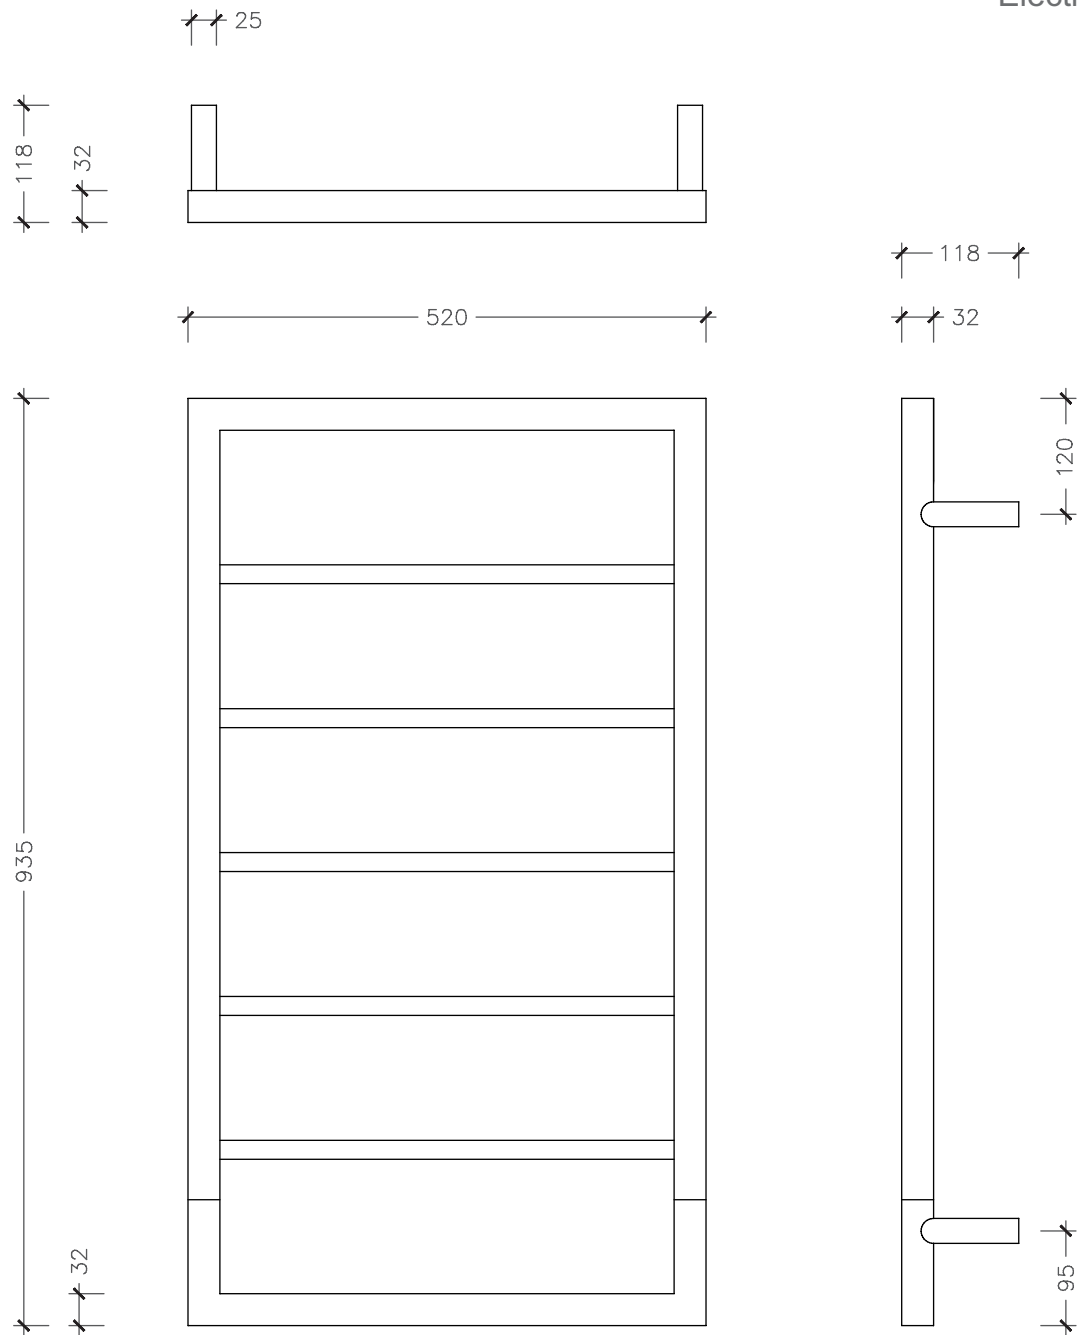

Electric

Easy to Install

Zone 1 Safe

Fluid Filled

Energy Efficient

100% Stainless Steel

International Quality

*The Electrical Outlet (EO) is through either the bottom left or right hand bracket, 95mm up from the bottom of the rail. The EO is to be specified at time of confirming the order.*

**SIZE OPTIONS**  
HEIGHT x WIDTH

935 x 520mm

**ELECTRIC**  
**POLISHED**

90 watts

**ELECTRIC**  
**COATED**

135 watts