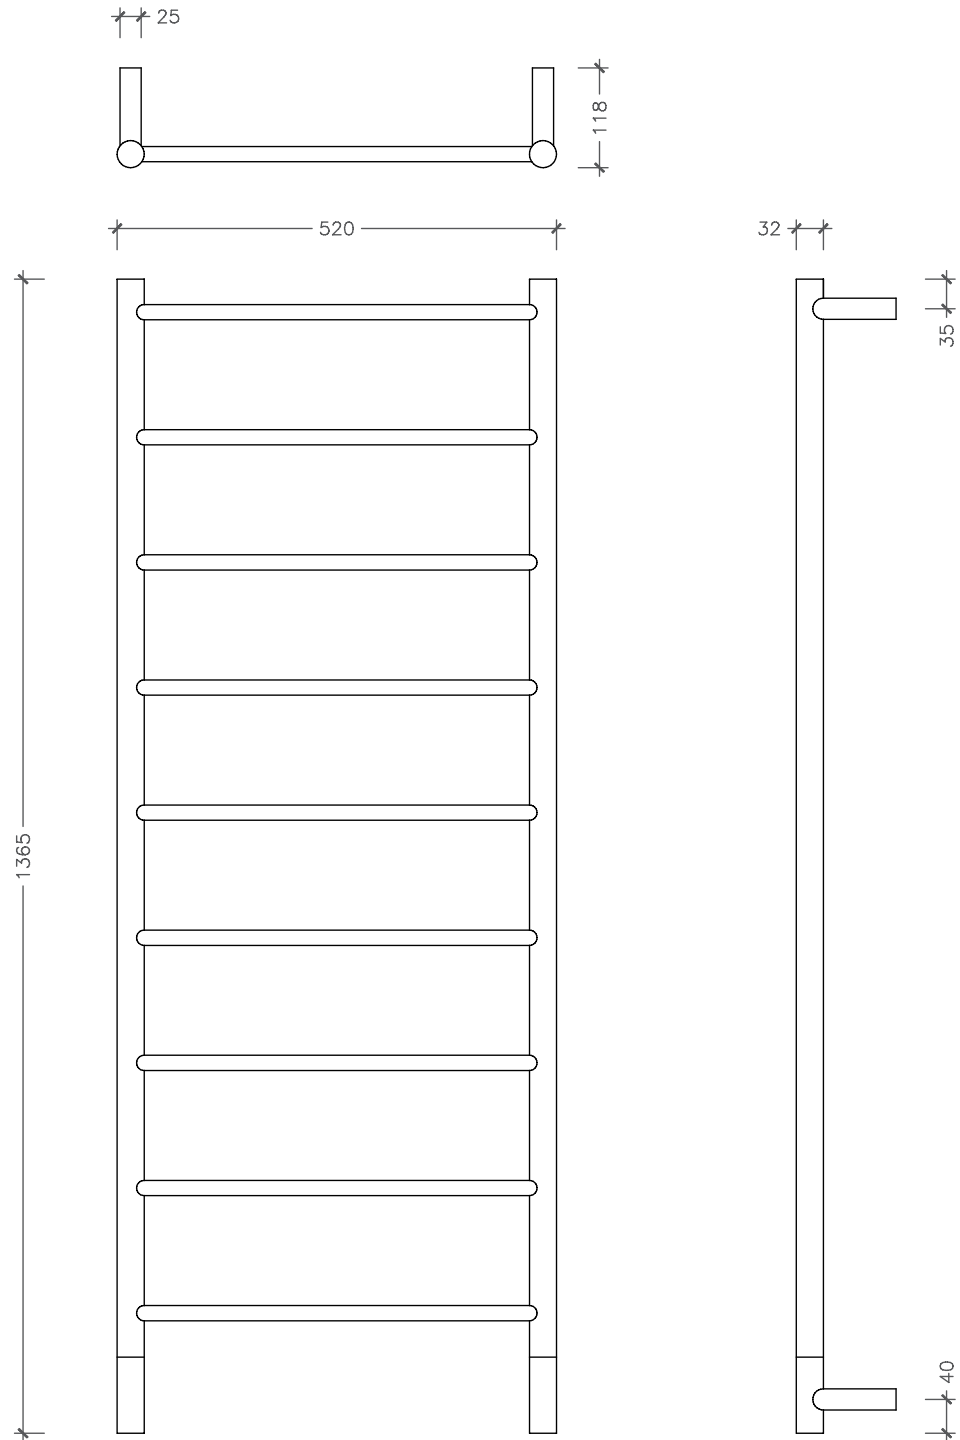

Electric

Easy to Install

Zone 1 Safe

Fluid Filled

Energy Efficient

100% Stainless Steel

International Quality

*The Electrical Outlet (EO) is through either the bottom left or right hand bracket, 40mm up from the bottom of the rail. The EO is to be specified at time of confirming the order.*

**SIZE OPTIONS**  
**HEIGHT x WIDTH**

1365 x 520mm

**ELECTRIC**  
**POLISHED**

150 watts

**ELECTRIC**  
**COATED**

175 watts