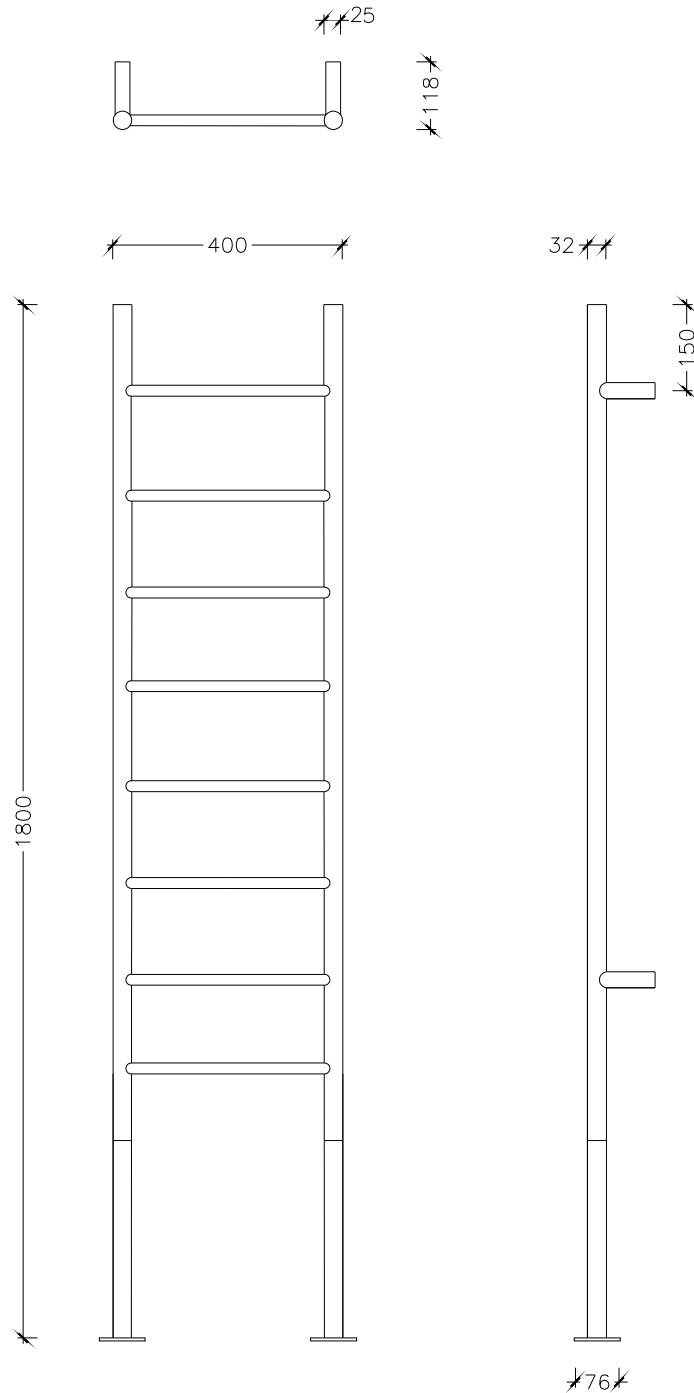

Electric

The Electrical Outlet (EO) is through either the left or right hand leg, at the point where it meets the floor. The EO is to be specified at time of confirming the order.

**SIZE OPTIONS  
HEIGHT x WIDTH**

1800 x 400mm

**ELECTRIC  
POLISHED**

120 watts

**ELECTRIC  
COATED**

175 watts

Easy to Install

Zone 1 Safe

Fluid Filled