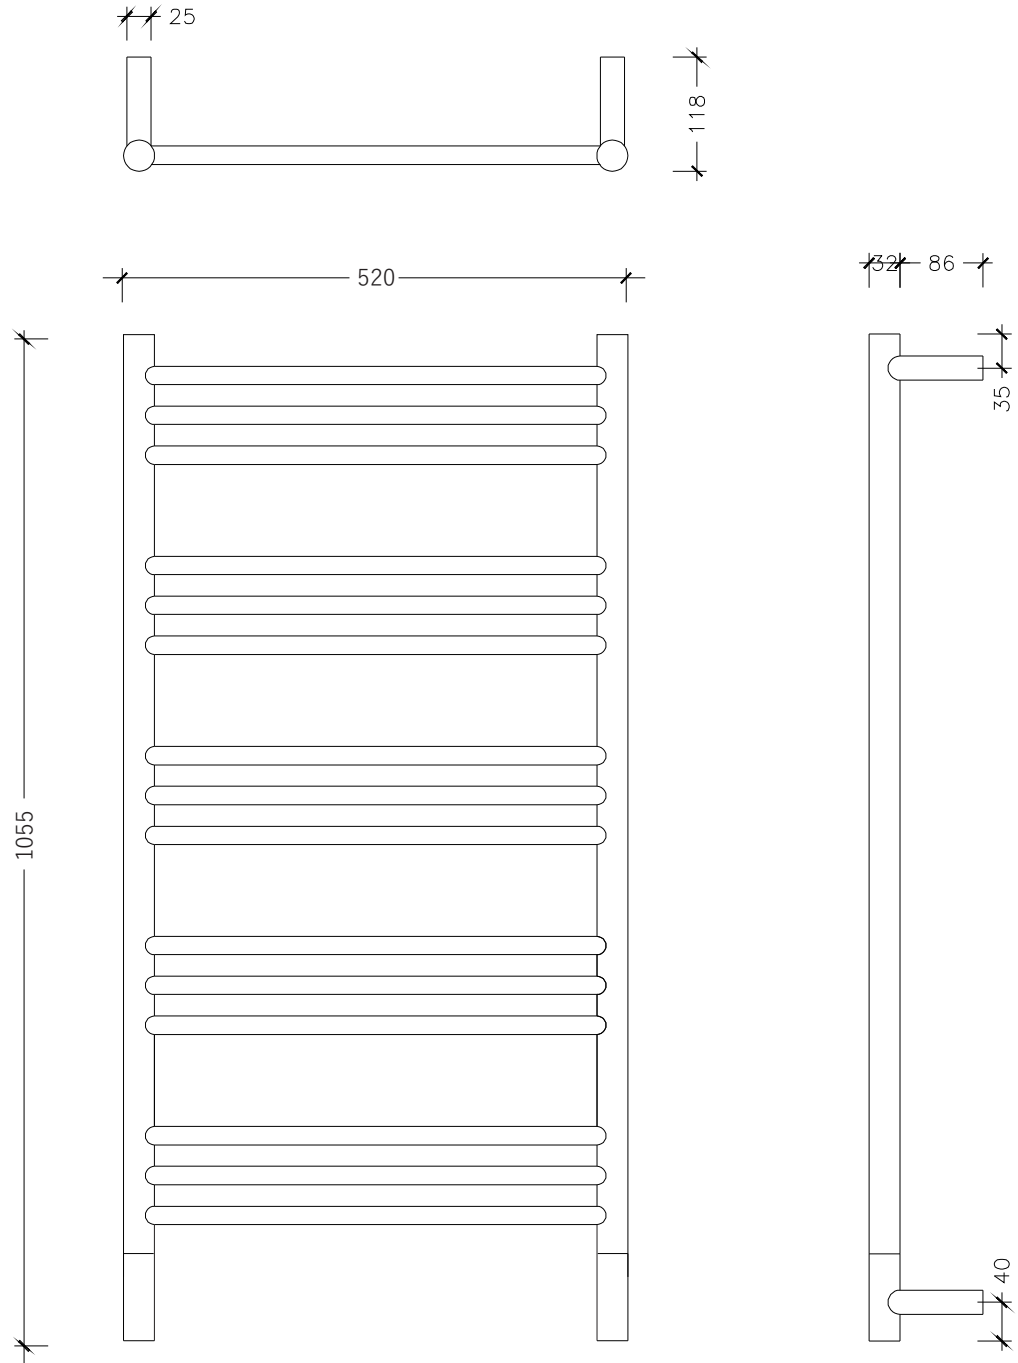

Easy to Install

Zone 1 Safe

Fluid Filled

Energy Efficient

100% Stainless Steel

International Quality

The Electrical Outlet (EO) is through either the bottom left or right hand bracket, 40mm up from the bottom of the rail. The EO is to be specified at time of confirming the order.

Available Exclusively from

SIZE OPTIONS
HEIGHT x WIDTH

1055 x 520mm

ELECTRIC
POLISHED

175 watts

ELECTRIC
COATED

200 watts